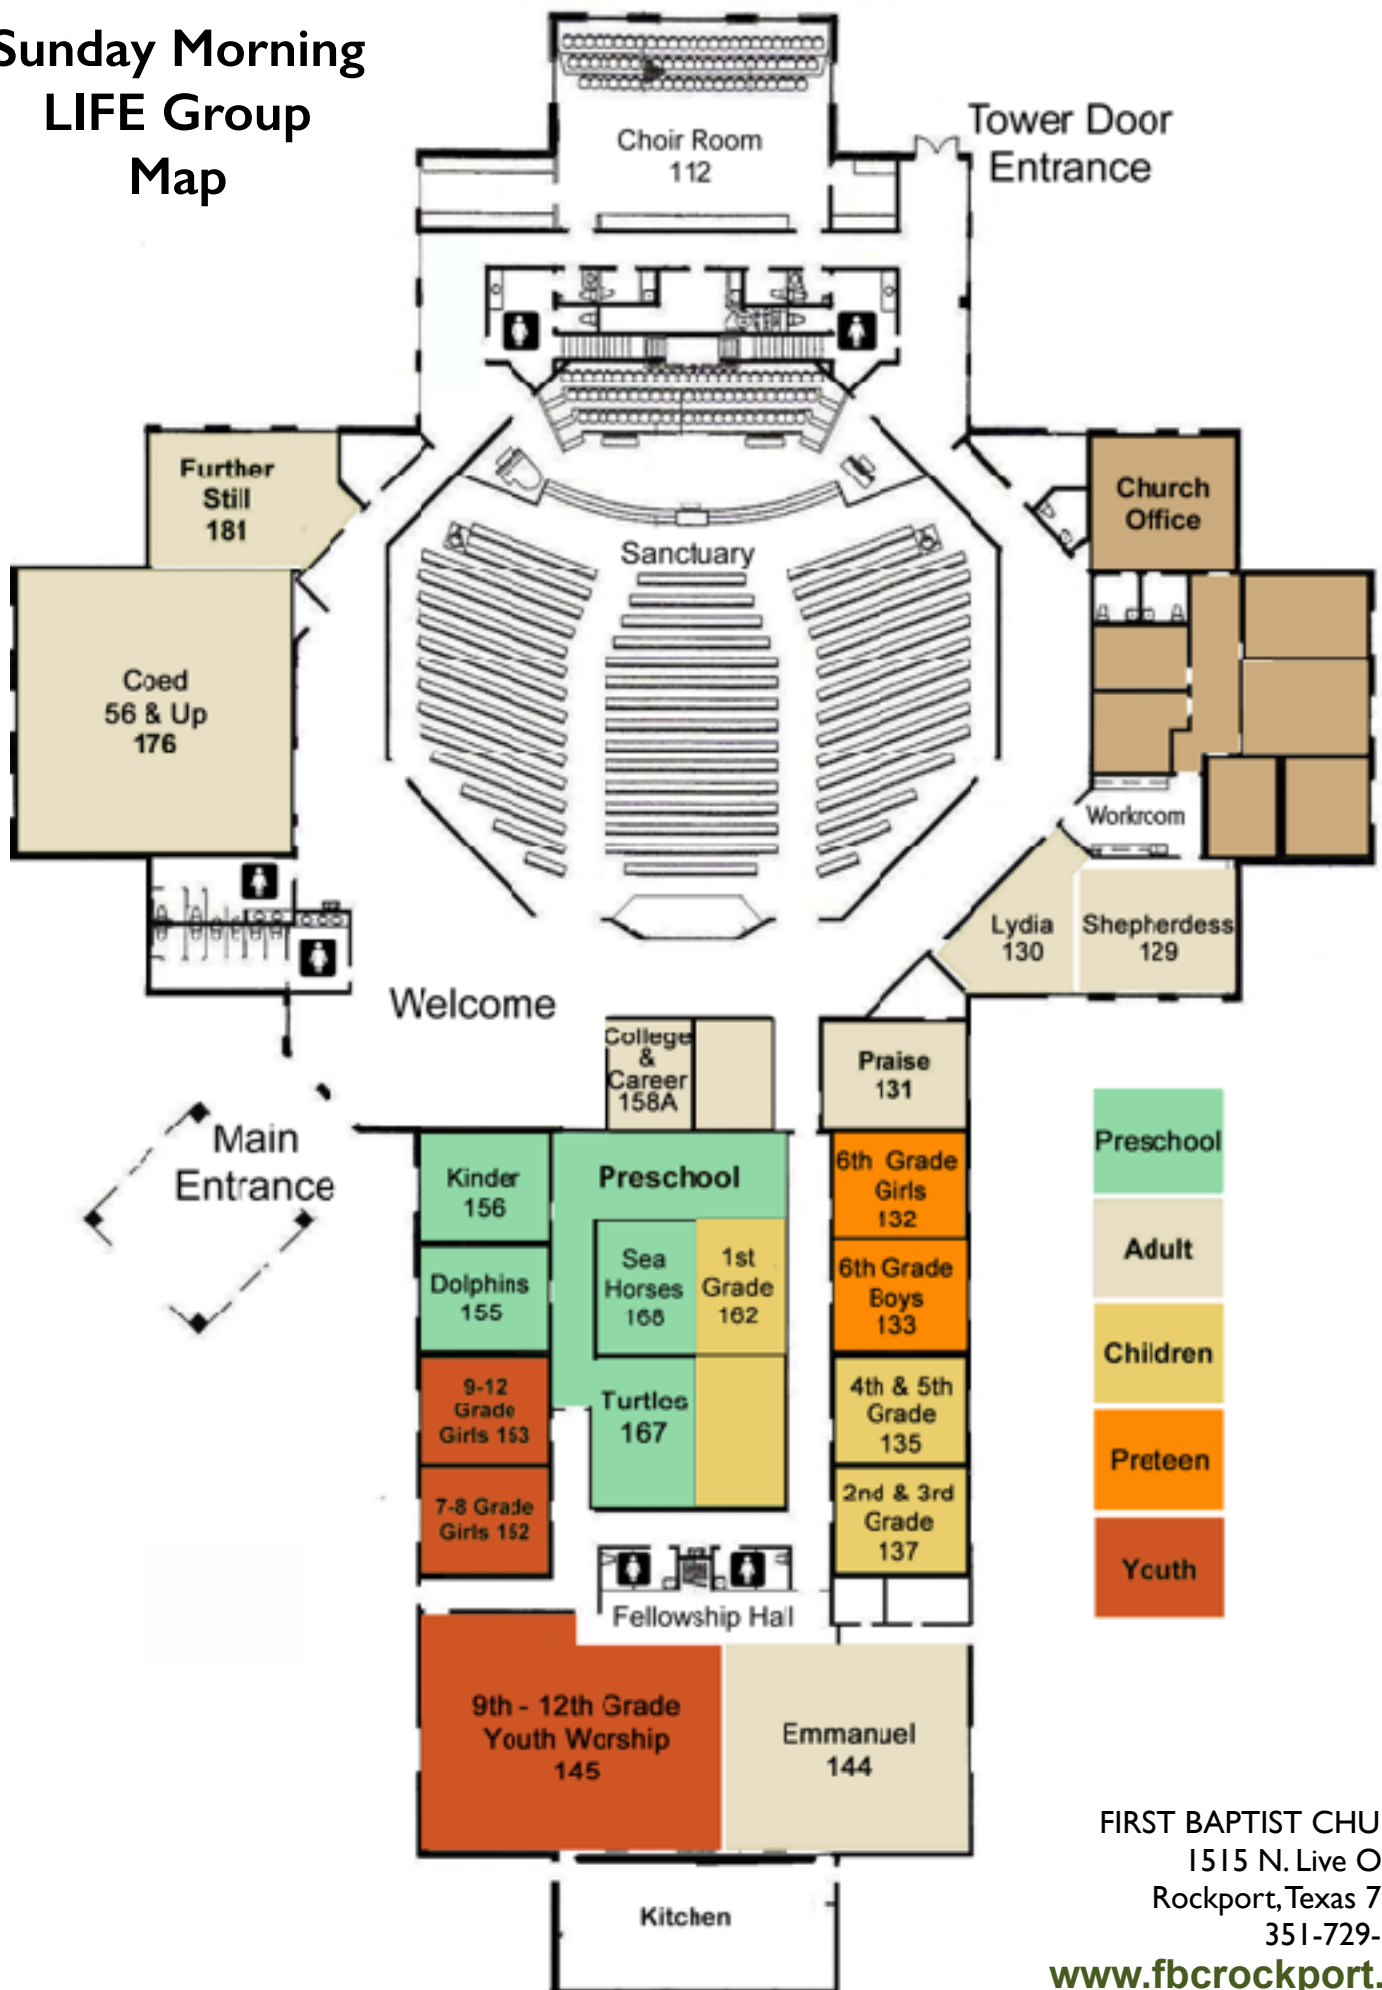

Sunday Morning LIFE Group Map

FIRST BAPTIST CHURCH
1515 N. Live Oak St
Rockport, Texas 78382
351-729-6382

www.fbcrockport.net