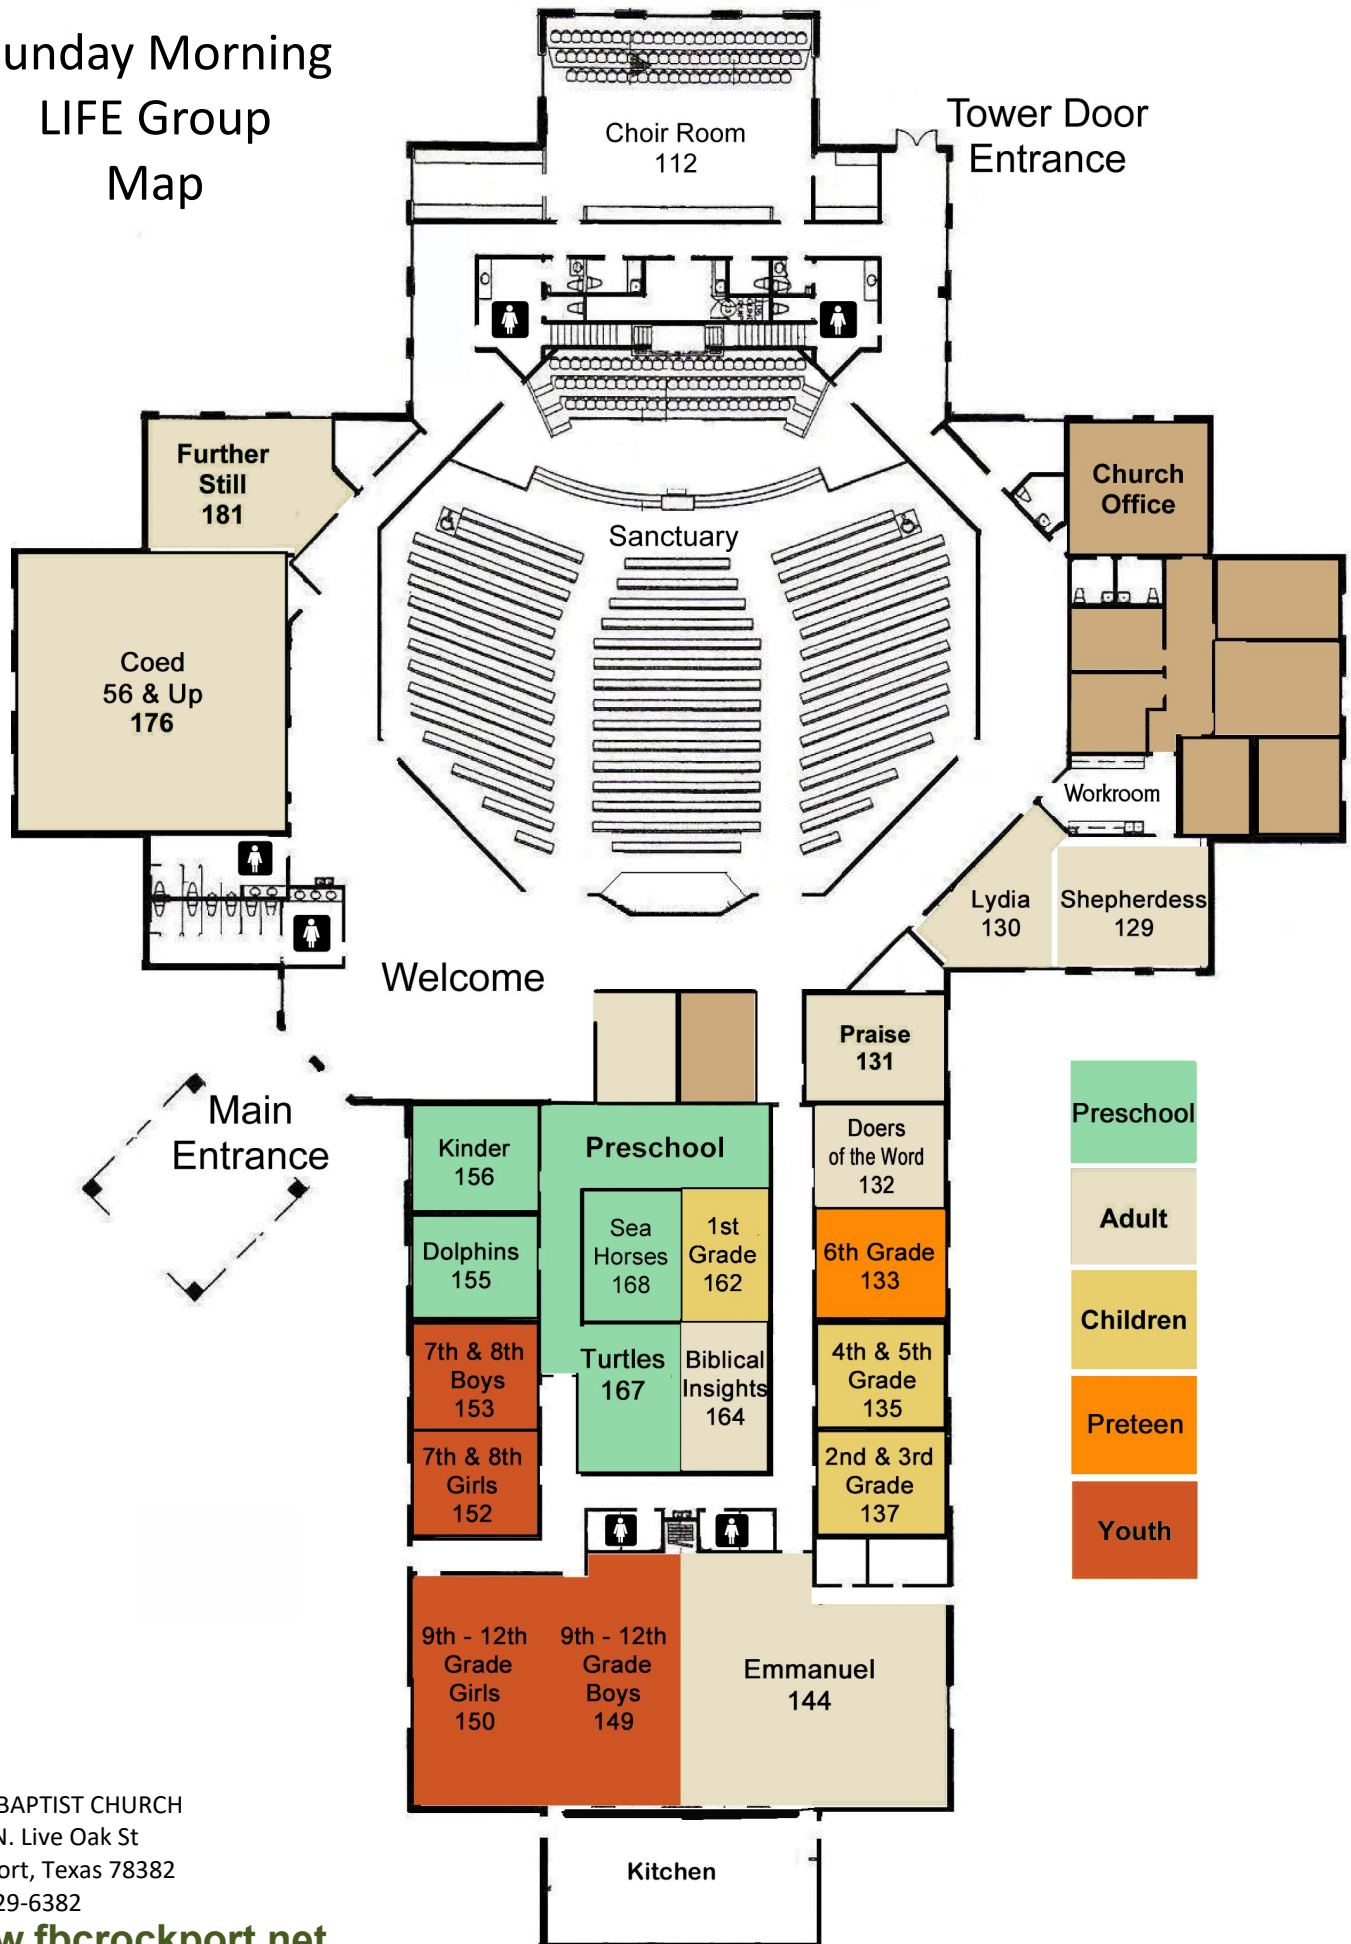

Sunday Morning LIFE Group Map

FIRST BAPTIST CHURCH
 1515 N. Live Oak St
 Rockport, Texas 78382
 351-729-6382

www.fbcrockport.net